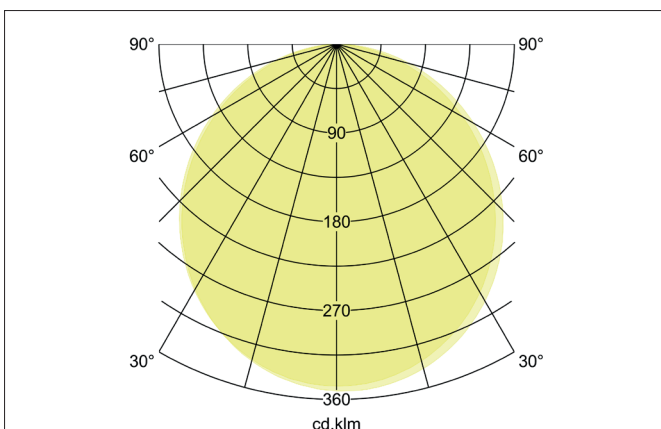

**SUNNY MIDI LED ceiling surface-mounted downlight, DALI dimmable, 440 mm**

Article no. 12259073

Light.  
For Generations.**Tender**

LED ceiling surface-mounted downlight, DALI dimmable, 440 mm, Round. Luminaire diameter 440.0 mm, Height 50.0 mm Weight 2.342 kg, with rotationssymmetrical, deep, wide distributed light intensity. optimal light distribution due to a plastic, opal cover. Luminous flux 3.750 lm, UGR < 25, Power 1 x 40 W, Colour rendering index CRI > 80, Rated life time L70/B50 at 25 °C: 50.000 h, Housing material: Aluminium / Steel / Polystyrene, Colour: White, Permissible ambient temperature (ta): -20 °C - +25 °C, Protection class (EN 61140): I, Degree of protection (DIN EN 60529): IP20, shock resistance according to IEC62262: IK04 .With electronic driver, DALI-2 dimmable.

**Product Benefits**

- Standard indirect component in white, can be retrofitted individually as accessories available in amber, blue and red.
- Easy installation due to bayonet mounting and arrestor cable.
- Luminaire can be easily removed without screws thanks to separate mounting plate.
- Three sizes: 330 mm, 440 mm or 550 mm.
- Three on-site adjustable light colors: 3,000 K, 4,000 K and 6,000 K.
- As an additional function: light color adjustable on the switch side via bottom switch function.
- Also available as pendant version (accessory: pendant set 1,500 mm).
- Dimmable as standard via phase cut-off or DALI (size: 440 mm and 550mm).

Lighting technology	
Colour temperature	3.000 K
Light colour	White
Light output	Direct/Indirect
Luminous flux	3,750 lm
System efficiency	94 lm/W
Colour rendering	CRI > 80
Reflector	Without
Beam angle	110°
Glare evaluation	UGR < 25
Light sharing	Symmetric
Adjustable color temperature	No