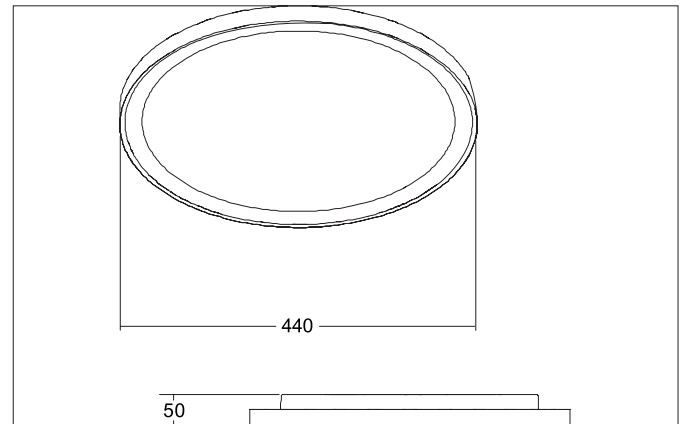

**SUNNY MIDI LED ceiling surface-mounted downlight, DALI dimmable, 440 mm**

Article no. 12259073

Light.  
For Generations.**Tender**

LED ceiling surface-mounted downlight, DALI dimmable, 440 mm, Round. Luminaire diameter 440.0 mm, Height 50.0 mm Weight 2.342 kg, with rotationssymmetrical, deep, wide distributed light intensity. optimal light distribution due to a plastic, opal cover. Luminous flux 3.750 lm, UGR < 25, Power 1 x 40 W, Colour rendering index CRI > 80, Rated life time L70/B50 at 25 °C: 50.000 h, Housing material: Aluminium / Steel / Polystyrene, Colour: White, Permissible ambient temperature (ta): -20 °C - +25 °C, Protection class (EN 61140): I, Degree of protection (DIN EN 60529): IP20, shock resistance according to IEC62262: IK04 .With electronic driver, DALI-2 dimmable.

**Product Benefits**

- Standard indirect component in white, can be retrofitted individually as accessories available in amber, blue and red.
- Easy installation due to bayonet mounting and arrestor cable.
- Luminaire can be easily removed without screws thanks to separate mounting plate.
- Three sizes: 330 mm, 440 mm or 550 mm.
- Three on-site adjustable light colors: 3,000 K, 4,000 K and 6,000 K.
- As an additional function: light color adjustable on the switch side via bottom switch function.
- Also available as pendant version (accessory: pendant set 1,500 mm).
- Dimmable as standard via phase cut-off or DALI (size: 440 mm and 550mm).